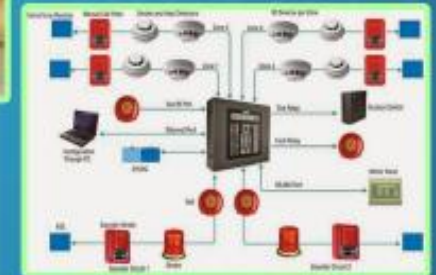

MTC Line of Business

Telecommunication section

**Install multiservice access node (MSAN)
Indoor and Outdoor sites**

MTC Line of Business

Information Technology section

Network

- Design, Install and maintain local area network (LAN) solutions (Cabling, Core - Edge - terminal points)
- Design, Install and maintain wide area network solutions (3G, Satellite ADSL, Leased lines, Broadband, Pre WiMax, Microwave solutions)
- Design, Install and maintain wireless network solutions
- Design, Install and maintain video conferencing and streaming solutions

MTC Line of Business

Information Technology section

Security Systems

Design, Install and maintain access control systems

Design, Install and maintain fire alarm systems

Design, Install and maintain complete surveillance camera systems " CCTV, IP "

Supply, Install metal detection systems

Monitor and Support

Provide 24 / 7 monitoring

Provide 24 / 7 call center

Provide remote support

Provide onsite support

Provide spare parts management

MTC Line of Business

power section

Supply, install, and test different medium voltage components

1- MV Switchgears

2- Ring Main Units (RMUs)

3- Distribution Transformers

4- Power Cables

MTC Line of Business

power section